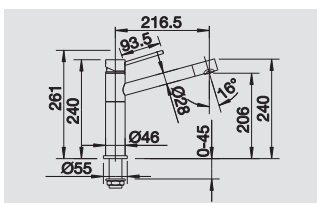

Extra toebehoren / Accessoires supplémentaires

filter voor hoekventiel / *filtre pour robinet d'arrêt* 128 434 € 24 (P)

- Eéngreepsmengkraan ½"
- Kraangat van Ø 35 mm vereist
- Keramische schijven
- Flexibele aansluitslangen van 450 mm lang en met ¾" moer voor eenvoudige montage
- Gepatenteerde straalbrekers voor verminderde kalkaanslag
- Stabilisatieplaat voor betere standvastigheid
- LGA Certificaat
- DVGW Certificaat

- *Mitigeur ½"*
- *Perçage de Ø 35 mm requis*
- *Disques céramiques*
- *Tuyaux de raccordement flexibles de 450 mm de longueur avec écrou de ¾" pour un montage particulièrement simple et sûr*
- *Régulateur de jet breveté/jet cascade réduisant nettement l'entartrage*
- *Plaque stabilisatrice augmentant la stabilité du robinet lors de l'encastrement dans les éviers en inox*
- *Certificat LGA*
- *Certificat DVGW*