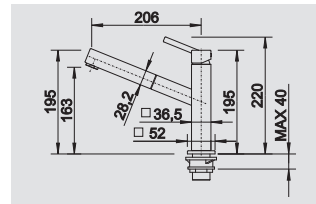

**chrom
chromé** 517 185 € 550 (P)

- Uitloop 120° draaibaar
- Kraangat van Ø 35 mm vereist
- Keramische schijven
- Flexibele aansluitslangen van 450 mm lang en met 3/8" moer voor eenvoudige montage
- Gepatenteerde straalbreker/sproeier
- Stabilisatieplaat voor betere standvastigheid van de kraan op roestvrij stalen spoeltafels
- Met terugslagklep en aldus beveiligd tegen terugslag, in overeenkomst met EN 1717 (Certificaat Belgaqua)
- LGA Certificaat
- DVGW Certificaat

- *Bec orientable 120°*
- *Perçage de Ø 35 mm requis*
- *Disques céramiques*
- *Tuyaux de raccordement flexibles, longueur 450 mm, et écrou 3/8" pour un montage particulièrement simple et sûr*
- *Régulateur de jet breveté/jet cascade réduisant nettement l'entartrage*
- *Plaque stabilisatrice augmentant la stabilité du robinet lors de l'encastrement dans les éviers en inox*
- *Equipé de série d'un clapet anti-retour, qui le protège contre les reflux, conformément à la norme EN 1717 (Certificat Belgaqua)*
- *Certificat LGA*
- *Certificat DVGW*