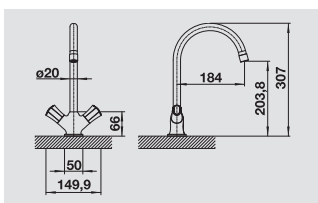

Extra toebehoren / Accessoires supplémentaires

filter voor hoekventiel / *filtre pour robinet d'arrêt* 128 434 € 24 (P)

- Uitloop 360° draaibaar
- Kraangat van Ø 35 mm vereist
- Keramische schijven
- Flexibele aansluitingslangen van 450 mm lang en met 3/8" moer voor eenvoudige montage
- Gepatenteerde straalbreker/sproeier voor verminderde kalkaanslag
- Stabilisatieplaat voor betere standvastigheid

- *Bec orientable 360°*
- *Perçage de Ø 35 mm requis*
- *Disques céramiques*
- *Tuyaux de raccordement flexibles longueur 450 mm, et écrou 3/8" pour un montage particulièrement simple et sûr*
- *Régulateur de jet breveté/jet cascade réduisant nettement l'entartrage*
- *Plaque stabilisatrice augmentant la stabilité du robinet lors de l'encastrement dans les éviers en inox*