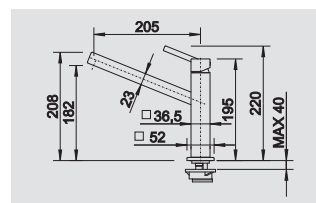

**chrom
chromé** 517 186 € 424 (P)

- Uitloop 360° draaibaar
- Kraangat van Ø 35 mm vereist
- Keramische schijven
- Flexibele aansluitslangen van 450 mm lang en met 3/8" moer voor eenvoudige montage
- Gepatenteerde straalbreker/sproeier
- Stabilisatieplaat voor betere standvastigheid van de kraan op roestvrij stalen spoeltafels
- LGA Certificaat
- DVGW Certificaat

- *Bec orientable 360°*
- *Perçage de Ø 35 mm requis*
- *Disques céramiques*
- *Tuyaux de raccordement flexibles, longueur 450 mm, et écrou 3/8" pour un montage particulièrement simple et sûr*
- *Régulateur de jet breveté/jet cascade réduisant nettement l'entartrage*
- *Plaque stabilisatrice augmentant la stabilité du robinet lors de l'encastrement dans les éviers en inox*
- *Certificat LGA*
- *Certificat DVGW*