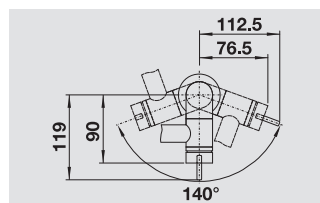

Extra toebehoren / Accessoires supplémentaires

filter voor hoekventiel / filtre pour robinet d'arrêt 128 434 € 24 (P)

- Uitloop 140° draaibaar
- Hoogte van de uitloop kan variëren tussen 180 en 230 mm
- Kraangat van Ø 35 mm vereist
- Keramische schijven
- Flexibele aansluitslangen van 450 mm en met 3/8" moer voor eenvoudige montage
- LGA Certificaat

- *Bec orientable 140°*
- *Hauteur de bec pouvant varier entre 180 et 230 mm*
- *Perçage de Ø 35 mm requis*
- *Cartouche avec joint céramique*
- *Tuyaux de raccordement flexibles, longueur 450 mm, et écrou 3/8" pour un montage particulièrement simple et sûr*
- *Certificat LGA*