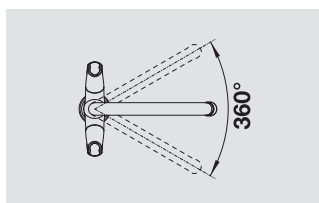

Extra toebehoren / Accessoires supplémentaires

filter voor hoekventiel / *filtre pour robinet d'arrêt* 128 434 € 24 (P)

- Uitloop 360° draaibaar
- Kraangat van Ø 35 mm vereist
- Keramische schijven
- Flexibele aansluitingslangen van 450 mm lang en met 3/8" moer voor eenvoudige montage
- Gepatenteerde straalbreker/sproeier voor verminderde kalkaanslag
- Stabilisatieplaat voor betere standvastigheid

- *Bec orientable 360°*
- *Perçage de Ø 35 mm requis*
- *Disques céramiques*
- *Tuyaux de raccordement flexibles longueur 450 mm, et écrou 3/8" pour un montage particulièrement simple et sûr*
- *Régulateur de jet breveté/jet cascade réduisant nettement l'entartrage*
- *Plaque stabilisatrice augmentant la stabilité du robinet lors de l'encastrement dans les éviers en inox*