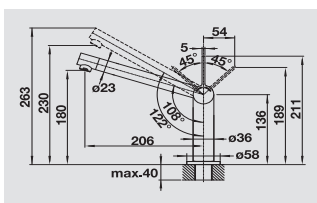

Extra toebehoren / Accessoires supplémentaires

filter voor hoekventiel / filtre pour robinet d'arrêt 128 434 € 24 (P)

- Uitloop 140° draaibaar
- Hoogte van de uitloop kan variëren tussen 180 en 230 mm
- Kraangat van Ø 35 mm vereist
- Keramische schijven
- Flexibele aansluitslangen van 450 mm en met 3/8" moer voor eenvoudige montage
- LGA Certificaat

- *Bec orientable 140°*
- *Hauteur de bec pouvant varier entre 180 et 230 mm*
- *Perçage de Ø 35 mm requis*
- *Cartouche avec joint céramique*
- *Tuyaux de raccordement flexibles, longueur 450 mm, et écrou 3/8" pour un montage particulièrement simple et sûr*
- *Certificat LGA*