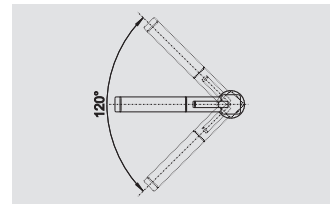

**chrom
chromé** 517 185 € 550 (P)

- Uitloop 120° draaibaar
- Kraangat van Ø 35 mm vereist
- Keramische schijven
- Flexibele aansluitslangen van 450 mm lang en met 3/8" moer voor eenvoudige montage
- Gepatenteerde straalbreker/sproeier
- Stabilisatieplaat voor betere standvastigheid van de kraan op roestvrij stalen spoeltafels
- Met terugslagklep en aldus beveiligd tegen terugslag, in overeenkomst met EN 1717 (Certificaat Belgaqua)
- LGA Certificaat
- DVGW Certificaat

- *Bec orientable 120°*
- *Perçage de Ø 35 mm requis*
- *Disques céramiques*
- *Tuyaux de raccordement flexibles, longueur 450 mm, et écrou 3/8" pour un montage particulièrement simple et sûr*
- *Régulateur de jet breveté/jet cascade réduisant nettement l'entartrage*
- *Plaque stabilisatrice augmentant la stabilité du robinet lors de l'encastrement dans les éviers en inox*
- *Equipé de série d'un clapet anti-retour, qui le protège contre les reflux, conformément à la norme EN 1717 (Certificat Belgaqua)*
- *Certificat LGA*
- *Certificat DVGW*