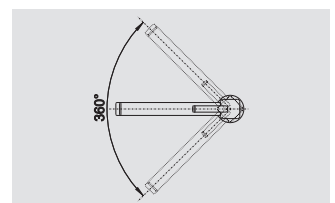

**chrom
chromé** 517 186 € 424 (P)

- Uitloop 360° draaibaar
- Kraangat van Ø 35 mm vereist
- Keramische schijven
- Flexibele aansluitslangen van 450 mm lang en met 3/8" moer voor eenvoudige montage
- Gepatenteerde straalbreker/sproeier
- Stabilisatieplaat voor betere standvastigheid van de kraan op roestvrij stalen spoeltafels
- LGA Certificaat
- DVGW Certificaat

- *Bec orientable 360°*
- *Perçage de Ø 35 mm requis*
- *Disques céramiques*
- *Tuyaux de raccordement flexibles, longueur 450 mm, et écrou 3/8" pour un montage particulièrement simple et sûr*
- *Régulateur de jet breveté/jet cascade réduisant nettement l'entartrage*
- *Plaque stabilisatrice augmentant la stabilité du robinet lors de l'encastrement dans les éviers en inox*
- *Certificat LGA*
- *Certificat DVGW*